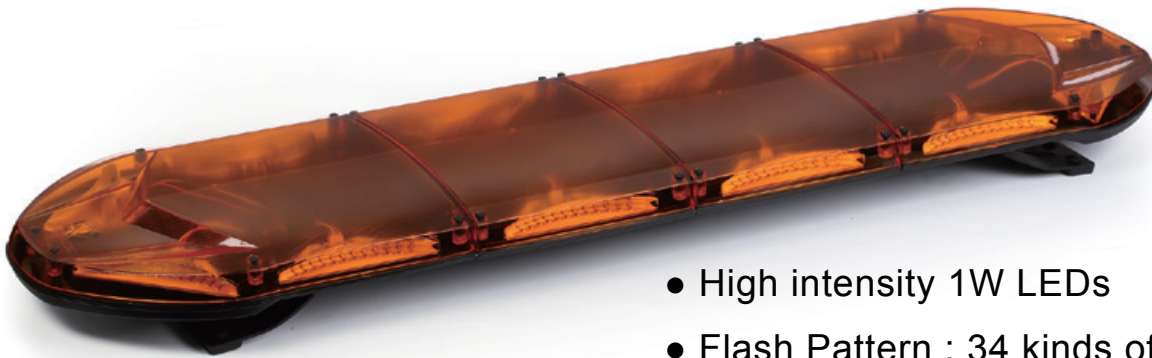

WARRIOR

Led lightbar
 ECO Lightbar
 Design of reflex technology
 ITEM: 011601 011602 011603

- High intensity 1W LEDs
- Flash Pattern : 34 kinds of patterns
- Fully encapsulated waterproof housing:IPX7
- Wide angle lens for better warning
- Mount:Gutter mounting by brackets

Code	Item	Color	Housing Color	Length	Voltage	Max power	Led
Warrior	011601A	●	Amber	48"	10-30V	132W	144PCS 1W LED
	011602A			30"		70W	96PCS 1W LED
	011603A			56"		160W	168PCS 1W LED

Flash Pattern	Mount	Wire	Certificate
34	Gutter mounting by brackets	5M length of 4-core wire Red(+), Black(-), White(ON/OFF), Yellow(Flash pattern selection).	ECE R65 TA1 00 3773 ECE R10 041242